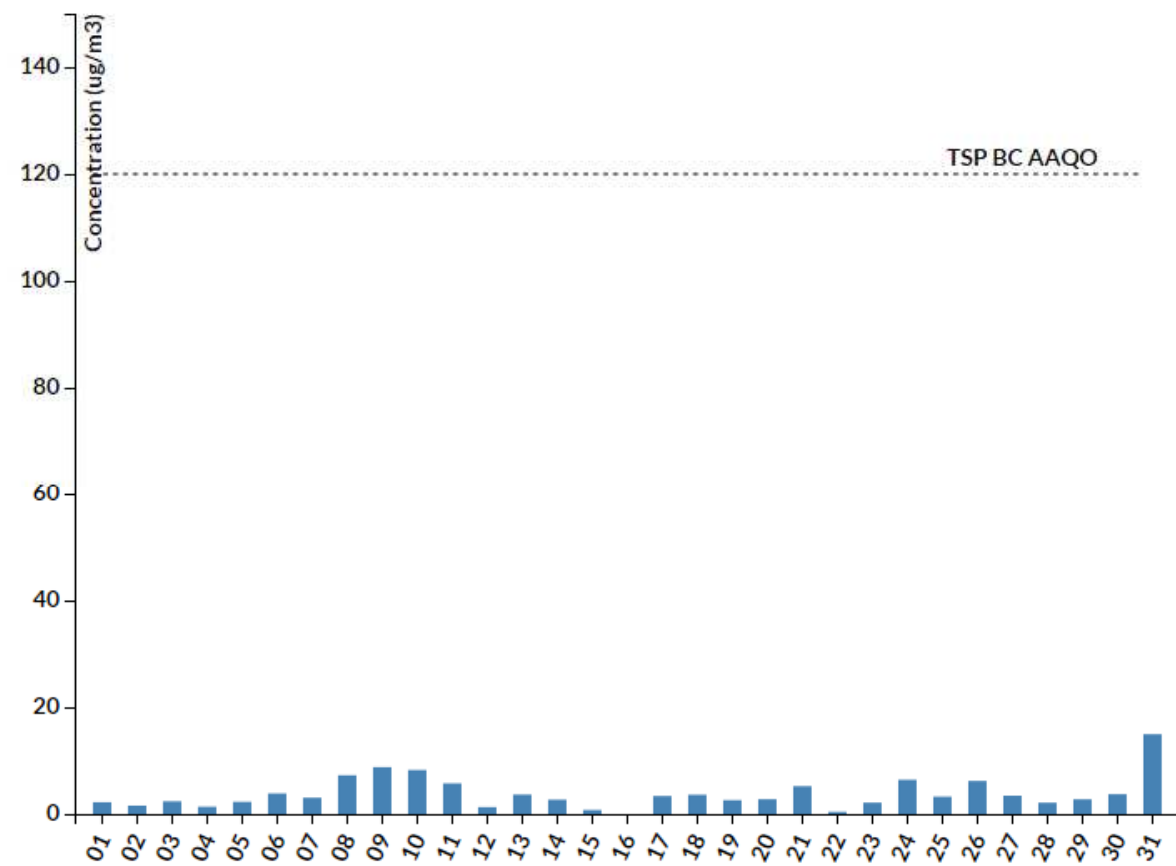

MAMU1 MAMU2 December 2013

Use the buttons to switch between MAMU locations.

MAMU1

December 2013

MAMU Location: Marina Dr, Point Roberts