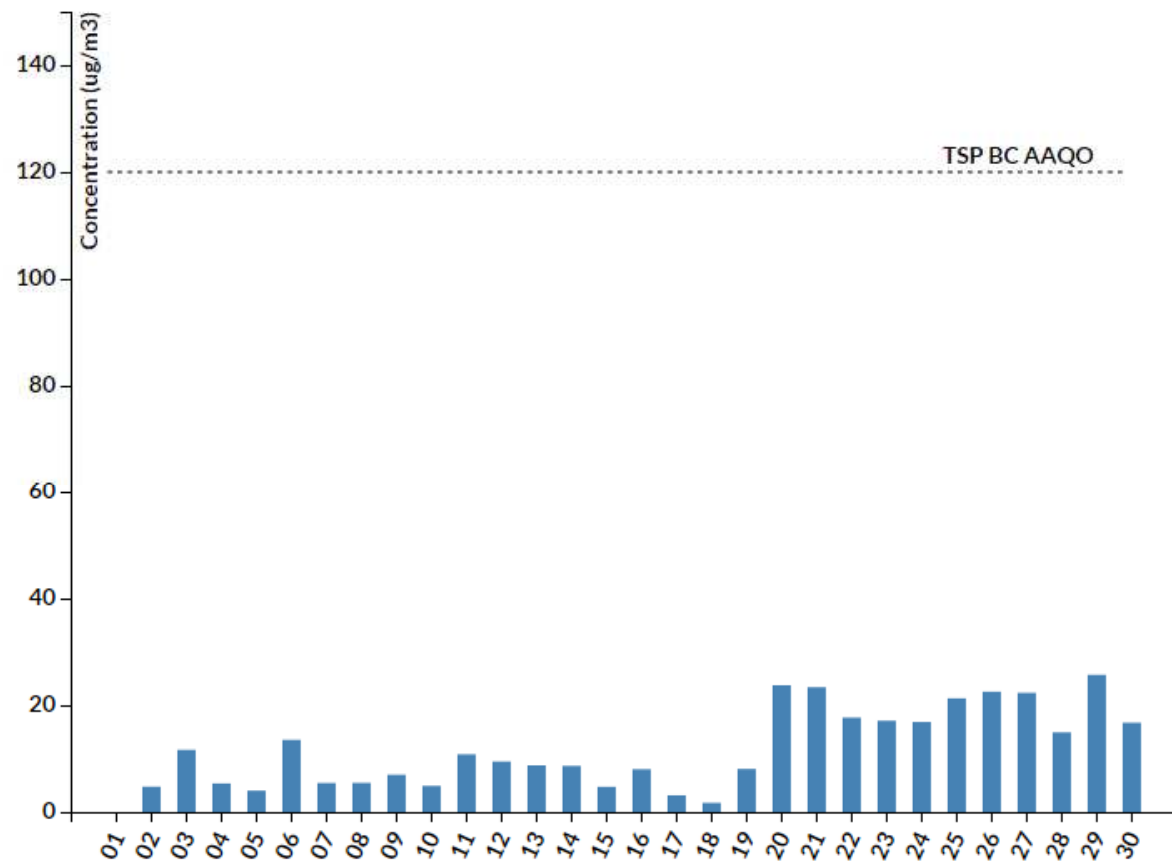

MAMU1 MAMU2 November 2013

Use the buttons to switch between MAMU locations.

MAMU1

November 2013

MAMU Location: Marina Dr, Point Roberts