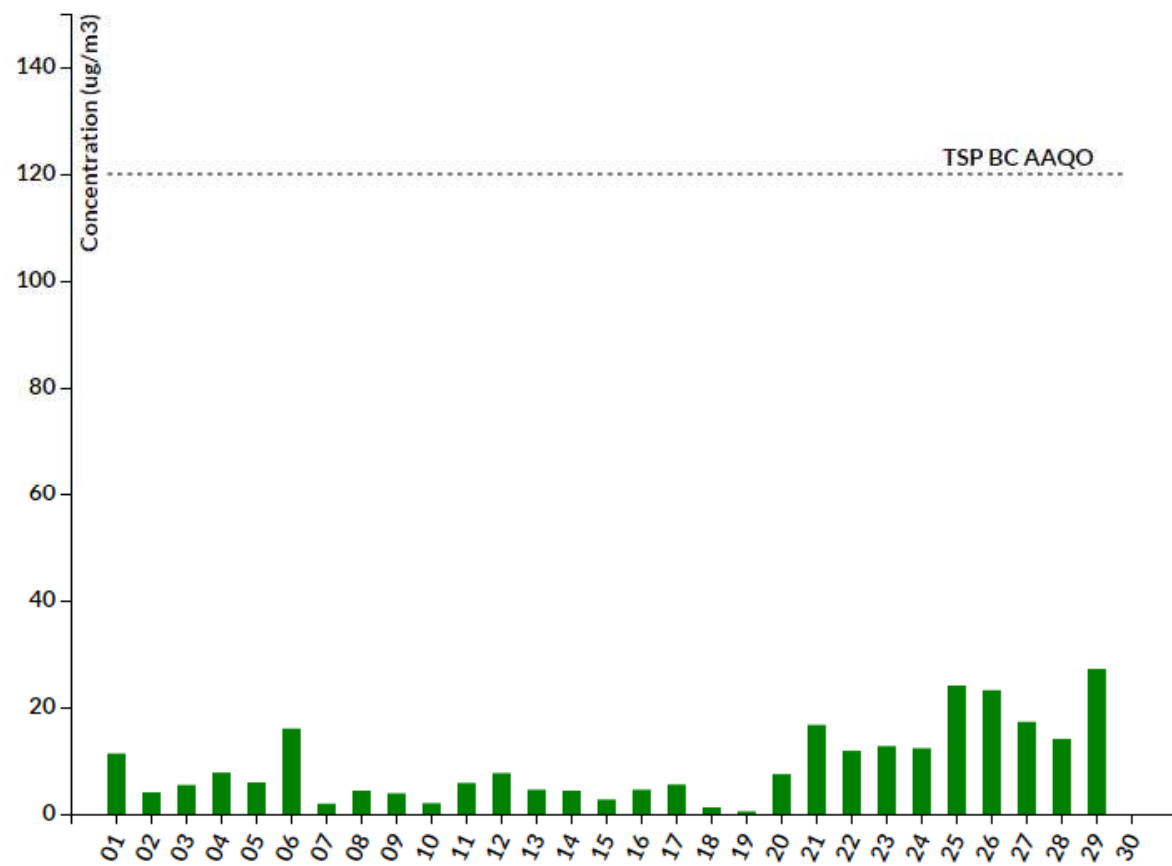

MAMU1

MAMU2

November 2013

Use the buttons to switch between MAMU locations.

MAMU2

MAMU Location: 4694 Wesley Dr, Delta

November 2013