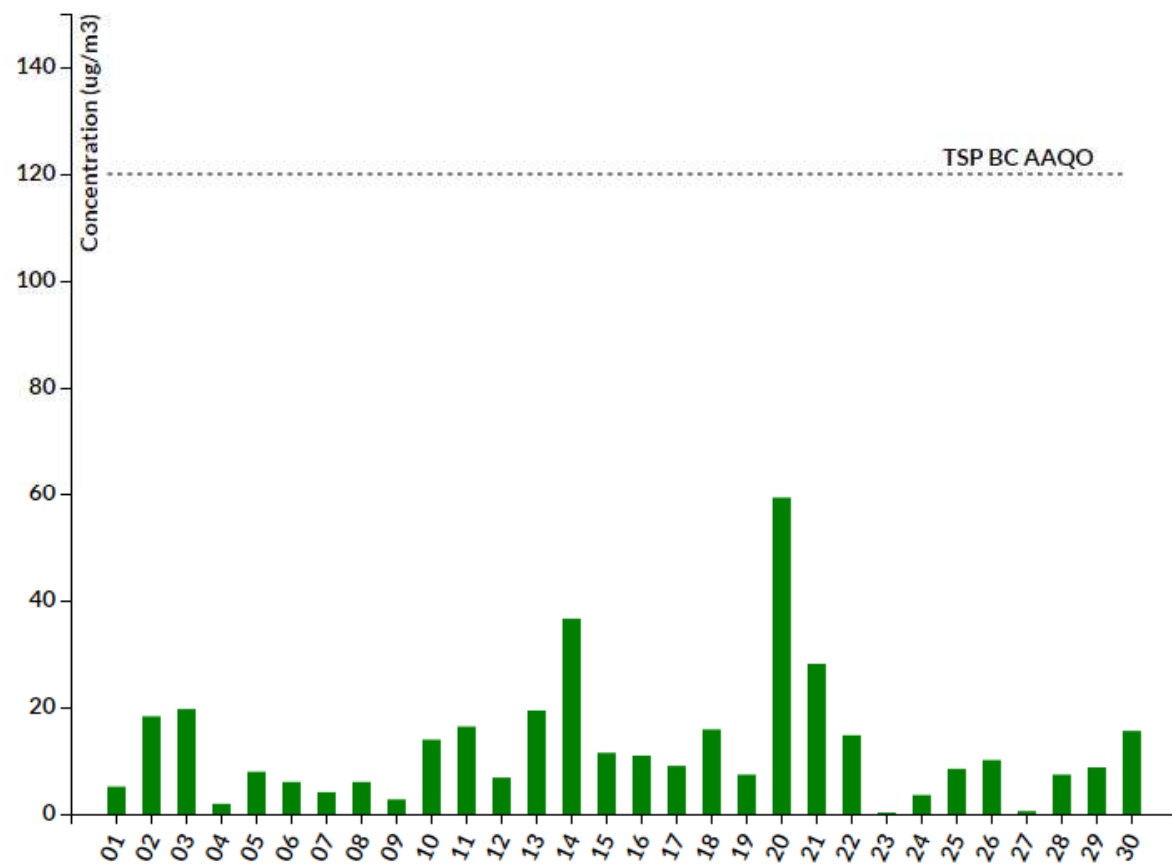

MAMU1 MAMU2 April 2014

Use the buttons to switch between MAMU locations.

MAMU2

MAMU Location: 2987 53 St, Delta

April 2014