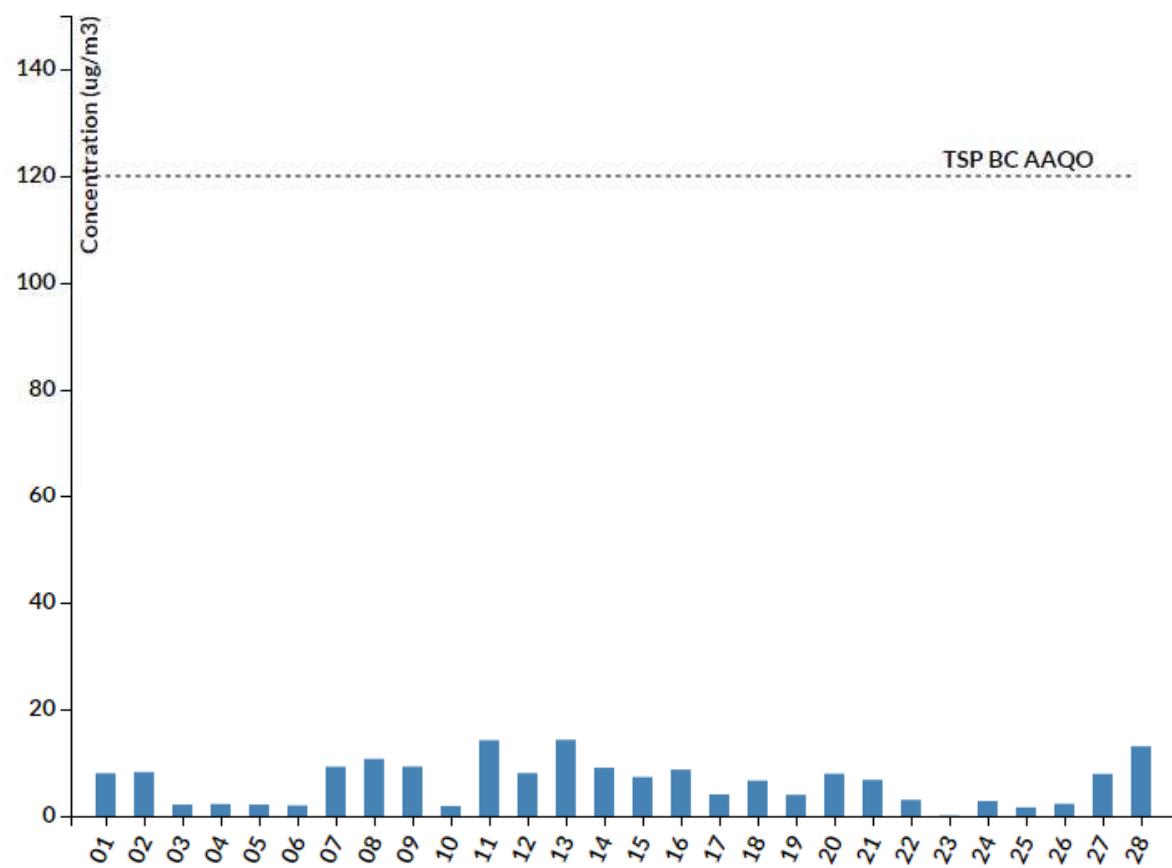

MAMU1

MAMU2

February 2014

Use the buttons to switch between MAMU locations.

MAMU1

MAMU Location: Marina Dr, Point Roberts

February 2014