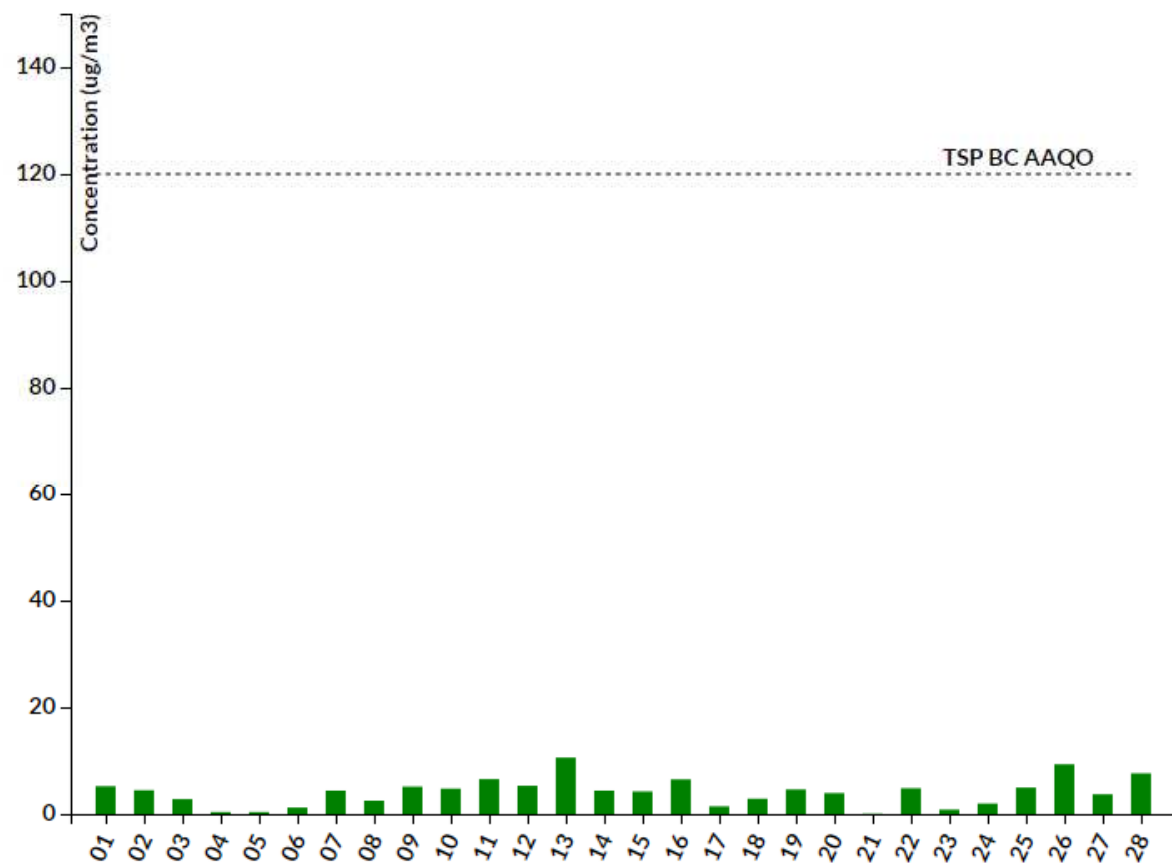

MAMU1

MAMU2

February 2014

Use the buttons to switch between MAMU locations.

MAMU2

MAMU Location: 295 English Bluff Rd, Delta

February 2014