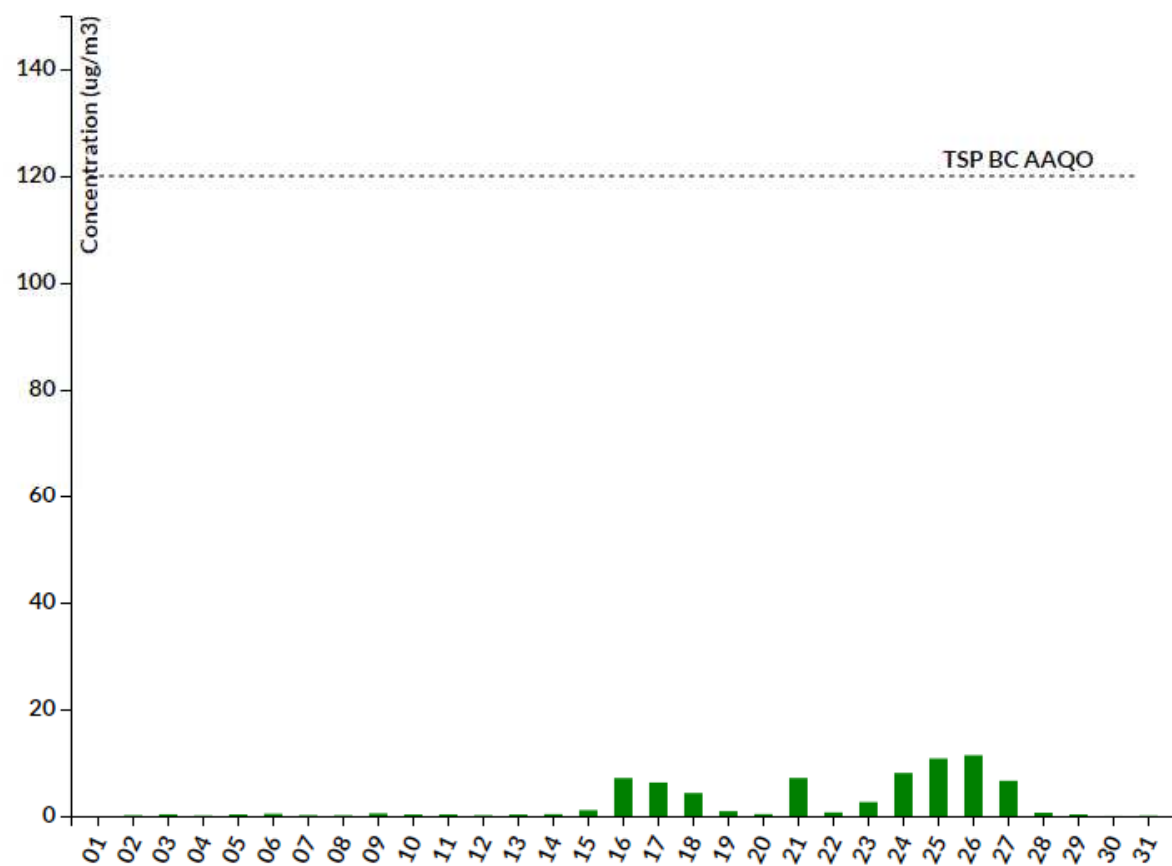

MAMU1

MAMU2

January 2014

Use the buttons to switch between MAMU locations.

MAMU2

MAMU Location: 295 English Bluff Rd, Delta

January 2014