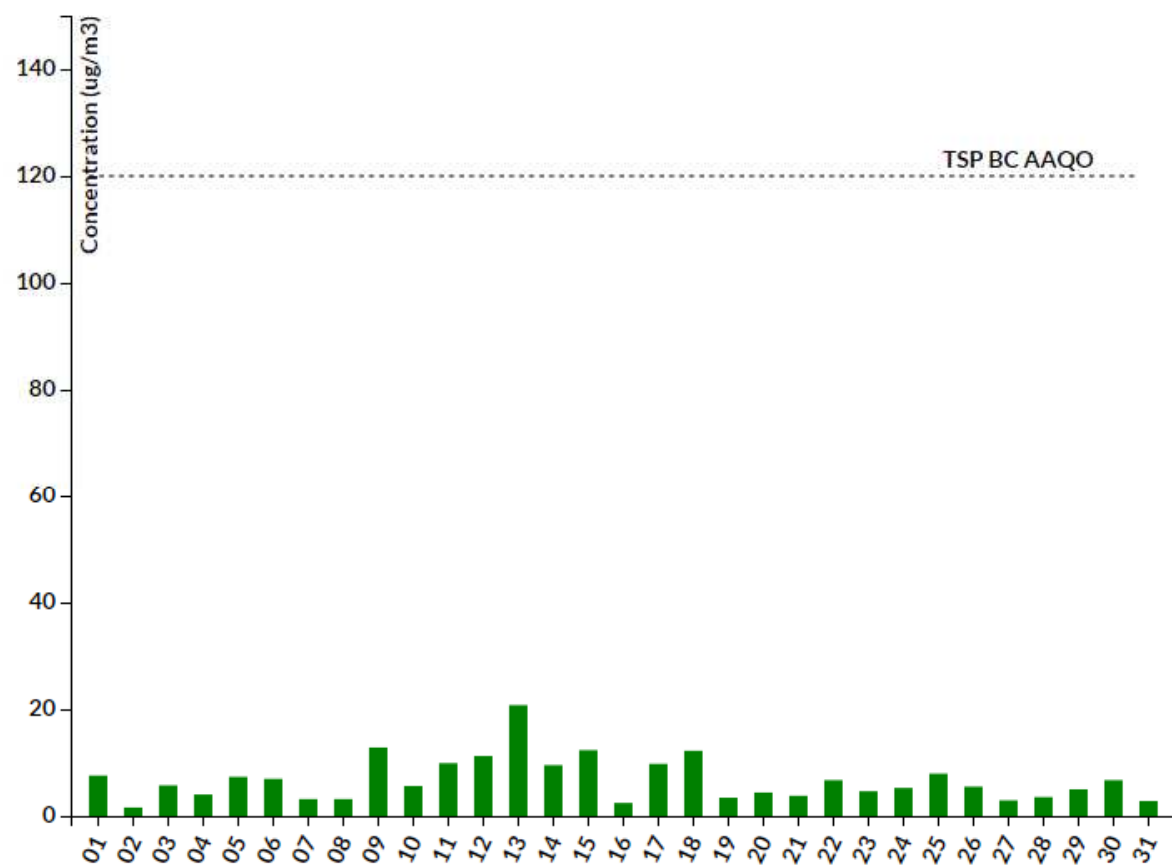

MAMU1

MAMU2

March 2014

Use the buttons to switch between MAMU locations.

MAMU2

MAMU Location: 295 English Bluff Rd, Delta

March 2014