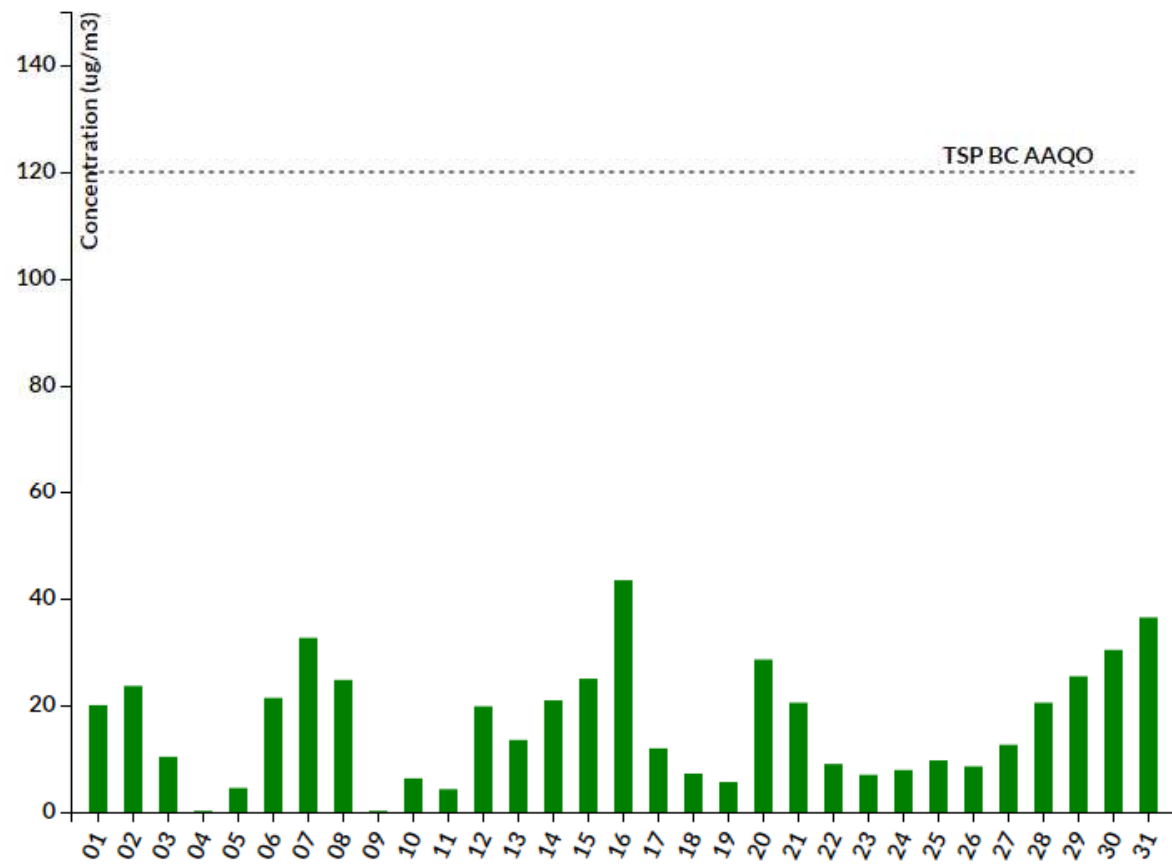

MAMU1 MAMU2 May 2014

Use the buttons to switch between MAMU locations.

MAMU2

May 2014

MAMU Location: 2987 53 St, Delta